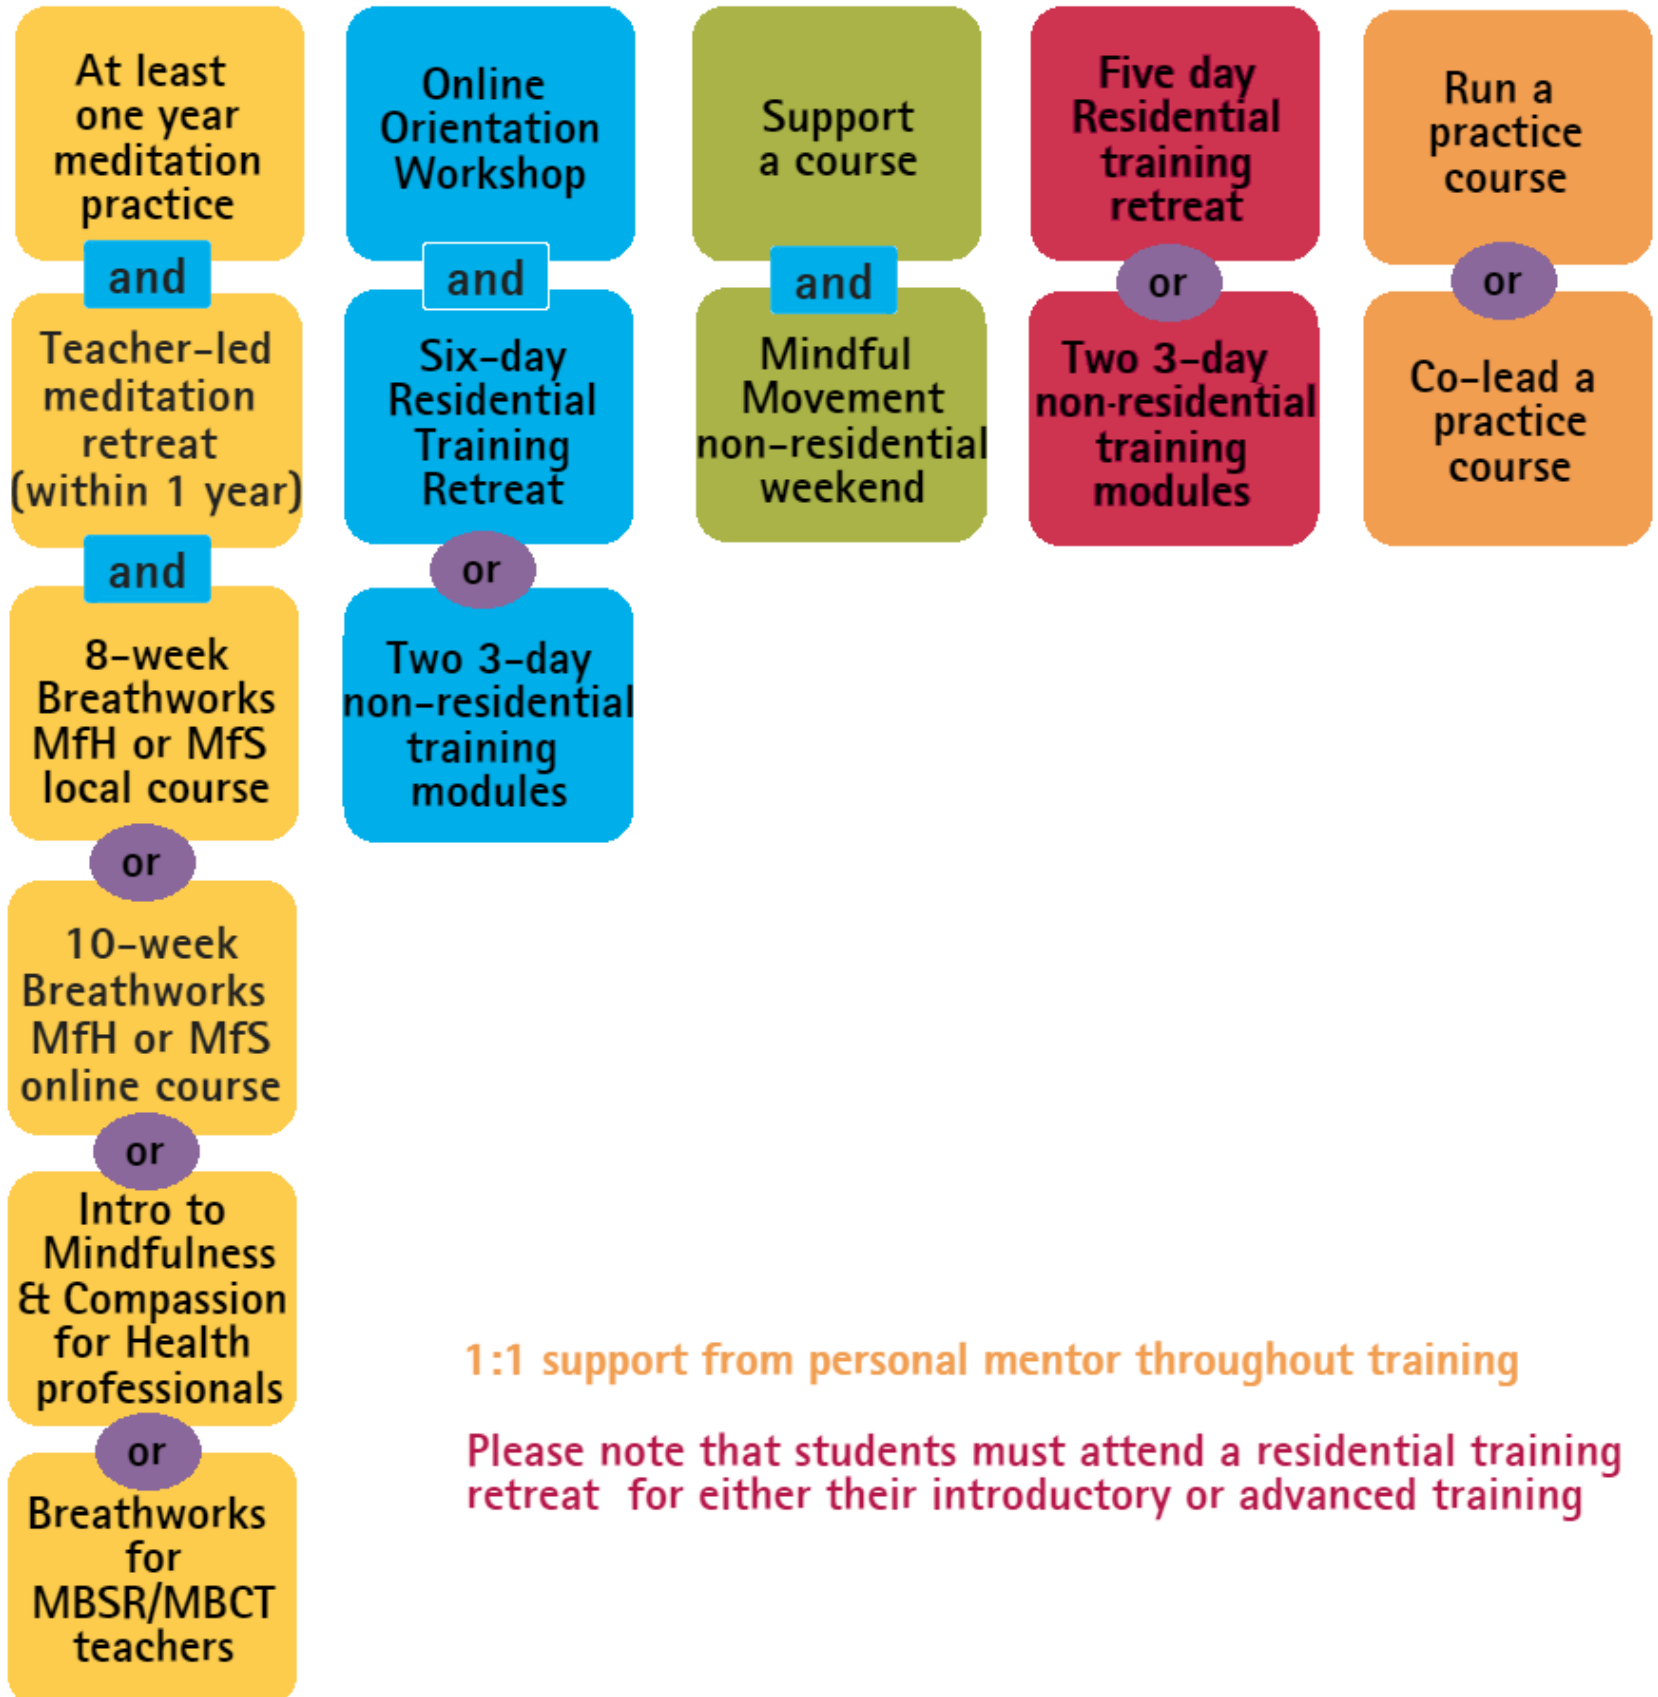

Teacher Training Pathway

1:1 support from personal mentor throughout training

Please note that students must attend a residential training retreat for either their introductory or advanced training